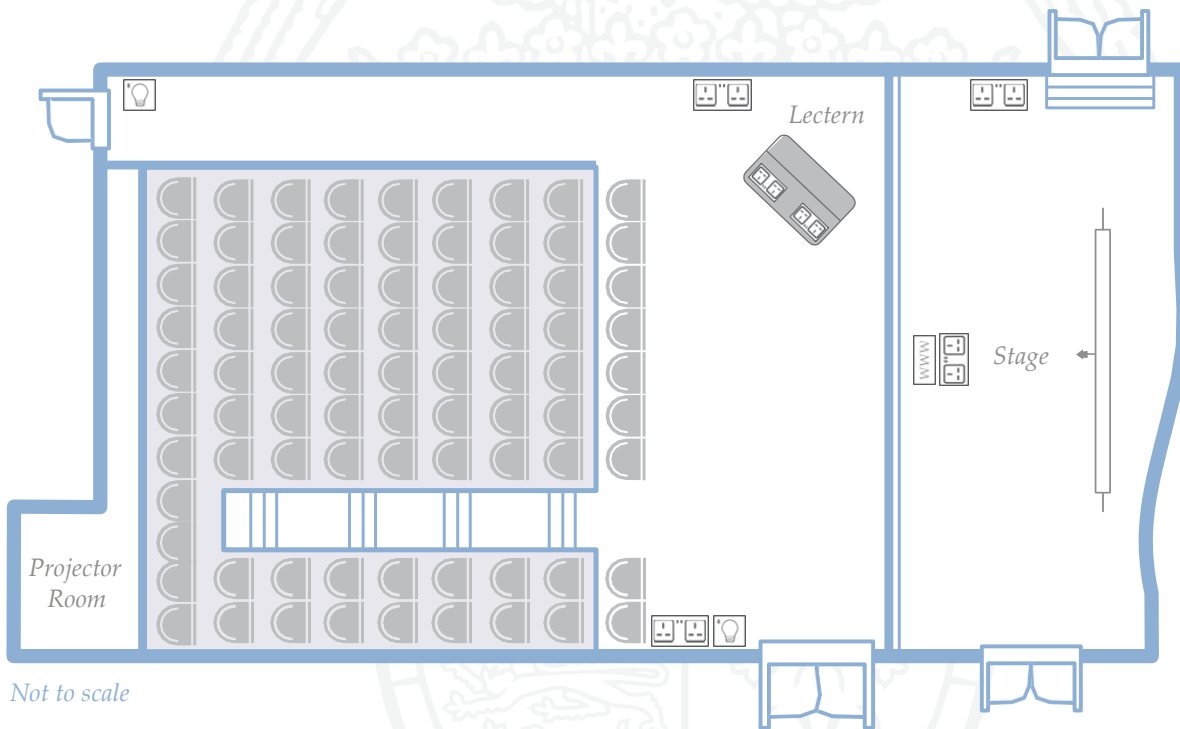

Yusuf Hamied Theatre

Yusuf Hamied Centre, Ground floor

The Yusuf Hamied Theatre is located in the Yusuf Hamied Centre in New Court. Renovated a few years ago the theatre is now a stylish auditorium seating 119 delegates theatre style. With additional free standing seats at the front of the room the theatre can seat up to 130 delegates. The room is well equipped with up-to-date audio visual equipment and an efficient air cooling system.

Dimensions

13m x 10m = 130m²
Stage = 4m x 10m = 40m²
Height = 4.15m

Capacities

Theatre style 130
(inc. feestanding chairs)

-  Light switches
-  Plug sockets
-  Ethernet socket
-  Data screen

Room facilities

WiFi
PA system
Data projector
DVD player
Laser pointer
Flipchart pad & pens

Yusuf Hamied Theatre

Yusuf Hamied Centre, Ground floor

The theatre is located in New Court in the Yusuf Hamied Centre. The building was formally known as the Lasdun building as it was designed by architect Sir Denys Lasdun in the early 1960s and fully refurbished in 2009. The refurbishment was made possible thanks to the generosity of The Yusuf and Farida Hamied Foundation. Yusuf Hamied is an Honorary Fellow of Christ's College.

✓ Fire Assembly Point

In the unlikely event of a fire, please note the Fire Assembly Point for the Yusuf Hamied Theatre is on the Third Court Lawn.

Visit our web pages for more information.

christcollegeconference.co.uk