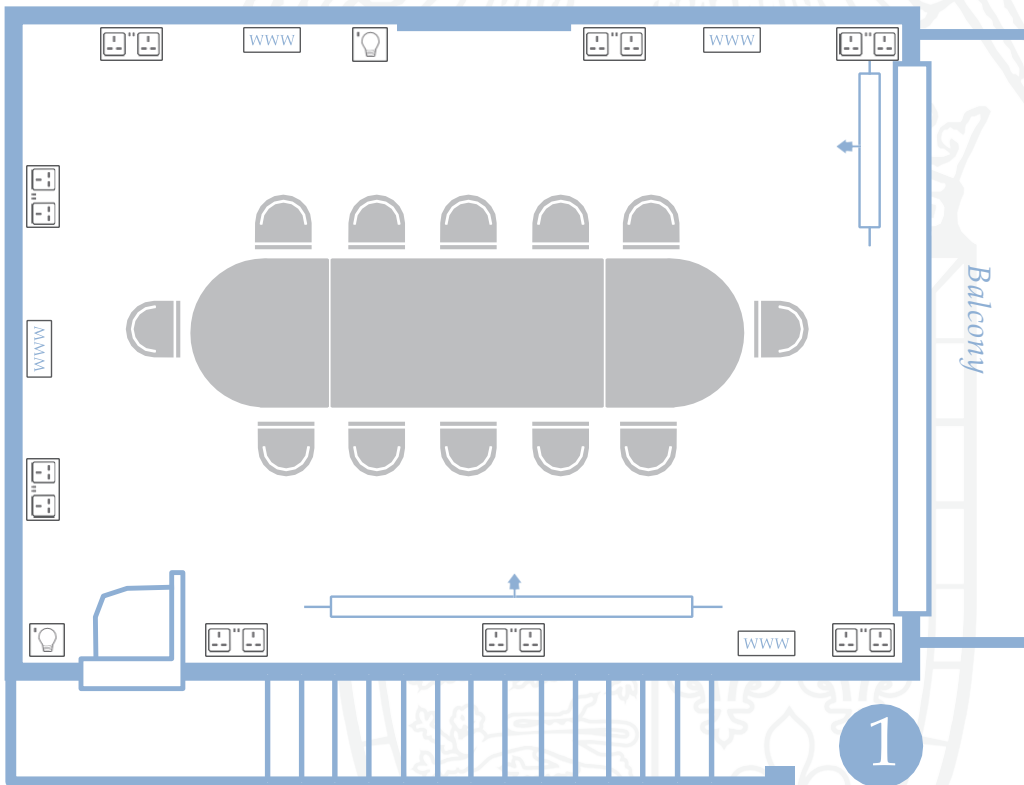

Seminar Room (New Court)

Located in the New Court, staircase 1, this room is ideal for boardroom style meetings or as a breakout room seating up to 12 people. Being close to the Yusuf Hamied theatre and other breakout rooms it is also an ideal location as a Conference Office. This room has an air cooling system.

Not to scale

1
STAIRCASE
First floor

-  Light switches
-  Plug sockets
-  Ethernet socket
-  Data screen

Dimensions

7m x 5m = 35m²
Height = 2m

Capacities

Boardroom 12

Room facilities

→ *Location*

The Seminar Room is located on the first floor, Staircase One, New Court.

P *Parking*

Limited car parking can be arranged at the Hobson Street car park, on request.

✓ *Fire Assembly Point*

In the unlikely event of a fire, please note the Fire Assembly Point for the Seminar Room is on the Third Court Lawn.