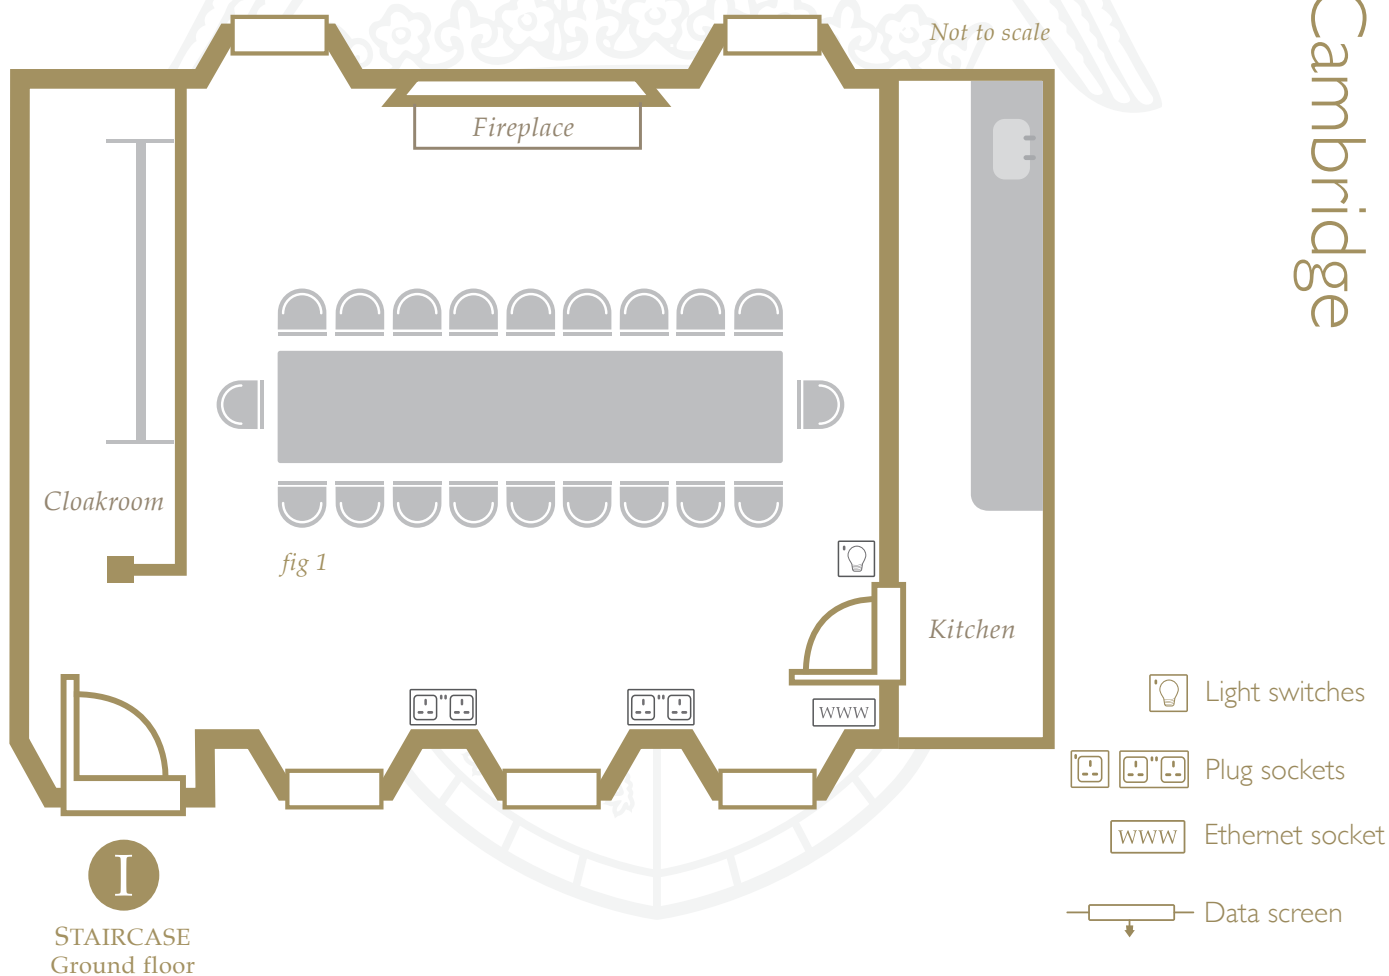

# Portrait Room

The Portrait room is located in First Court, close to the main college entrance and is amongst the oldest part of the College. This elegant and intimate dining room which seats up to a maximum of 20 guests, makes an ideal location for a private family lunch and celebration dinners.

The Portrait room is also ideal for a standing buffet party of up to 30 guests.

## Dimensions

7m x 6m = 42m<sup>2</sup>

Height = 3m

## *Location*

The Portrait Room is located in I staircase, First Court.