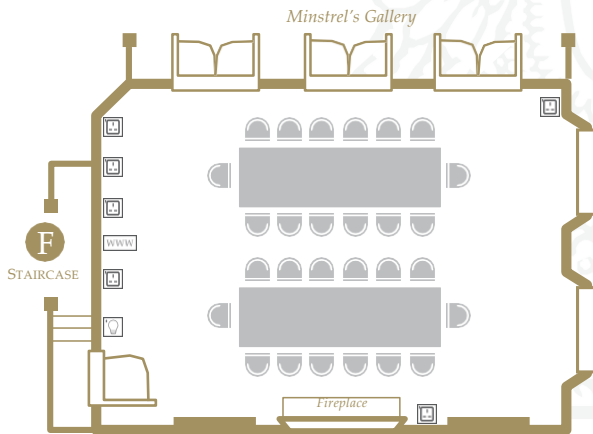

Old Combination Room (OCR)

Room layouts

One table 14
Two tables 28