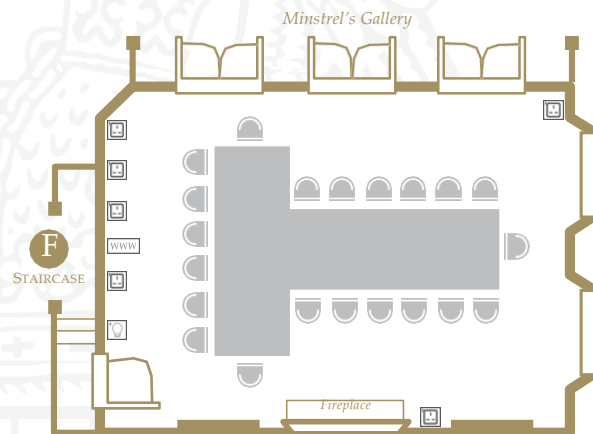

# Old Combination Room (OCR)

A delightful room, panelled with pine, giving the room a warm, rich feel. It is an ideal setting for formal dinners for the smaller conference, seating up to thirty six delegates. It can also be used for a buffet/reception for up to fifty five delegates. Adjoining this room there are doors that open onto the Minstrels' Gallery where guests can view the Hall below, when not in use.

## Capacities

Formal meal 36 *fig 1*  
Buffet/reception 55

# Old Combination Room (OCR)

Room layouts

One table 14  
Two tables 28

'T' shape 21

Square 26

To discuss further layouts please  
contact the Conference Office

01223 334936

## Location

The Old Combination Room, is located in F staircase, First Court. Stepped access only.