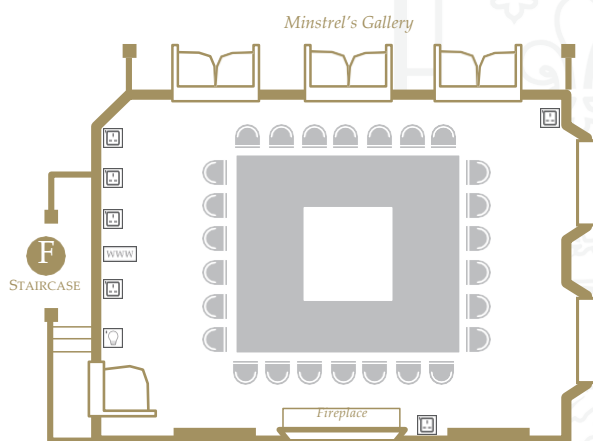

# Old Combination Room (OCR)

A delightful room, panelled with pine, giving the room a warm, rich feel. It is an ideal setting for formal dinners for the smaller conference, seating up to thirty six delegates. It can also be used for a buffet/reception for up to fifty five delegates. Adjoining this room there are doors that open onto the Minstrels' Gallery where guests can view the Hall below, when not in use.

## Dimensions

7m x 8m = 56m<sup>2</sup>  
Height = 3m

# Old Combination Room (OCR)

Room layouts

One table 14  
Two tables 28

'T' shape 21

Square 26

To discuss further layouts please  
contact the Conference Office

01223 334936

## Location

The Old Combination Room, is located in F staircase, First Court. Stepped access only.