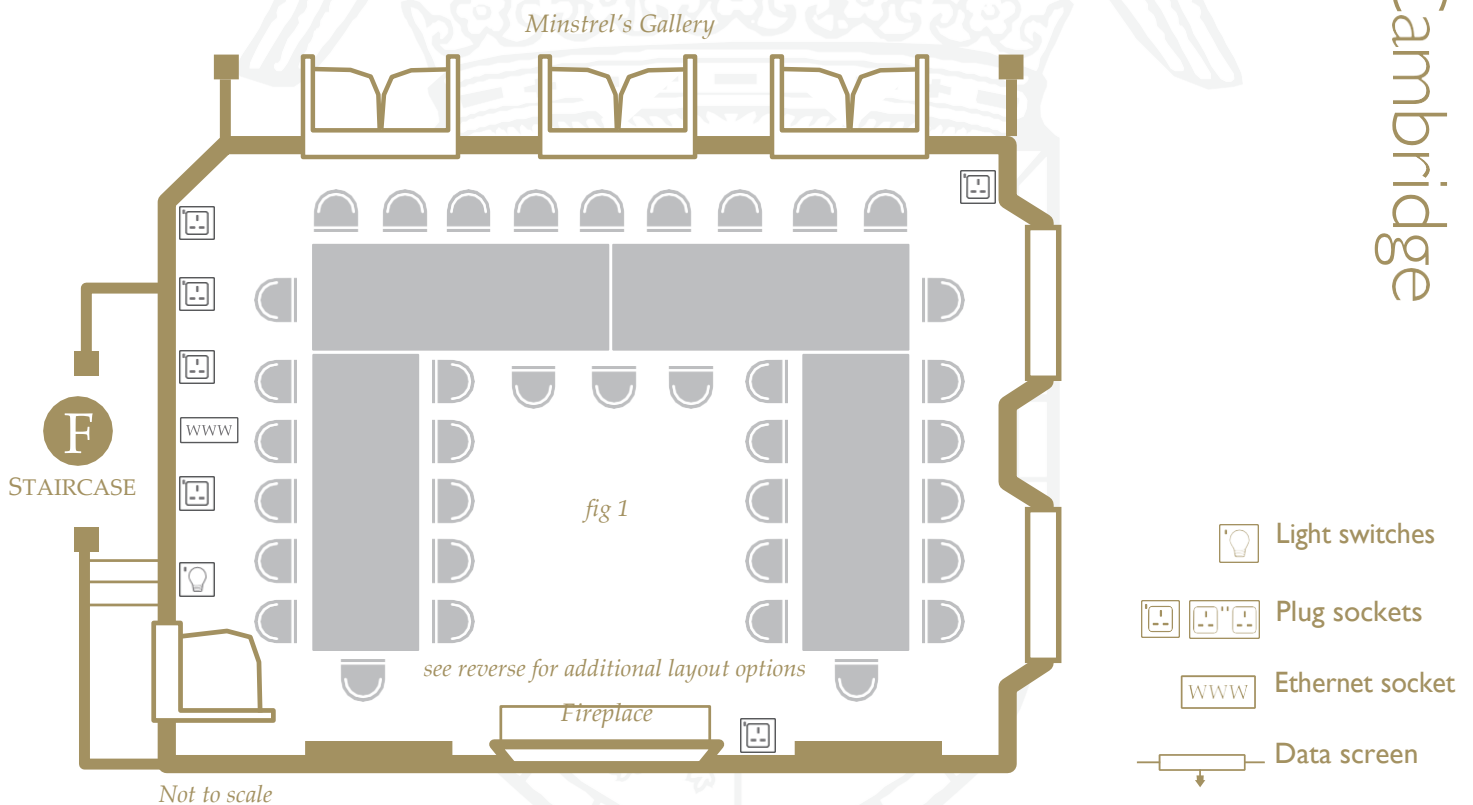

# Old Combination Room (OCR)

A delightful room, panelled with pine, giving the room a warm, rich feel. It is an ideal setting for formal dinners for the smaller conference, seating up to thirty six delegates. It can also be used for a buffet/reception for up to fifty five delegates. Adjoining this room there are doors that open onto the Minstrels' Gallery where guests can view the Hall below, when not in use.

## Dimensions

7m x 8m = 56m<sup>2</sup>  
Height = 3m

## Capacities

Formal meal 36 *fig 1*  
Buffet/reception 55

## Location

The Old Combination Room, is located in F staircase, First Court. Stepped access only.