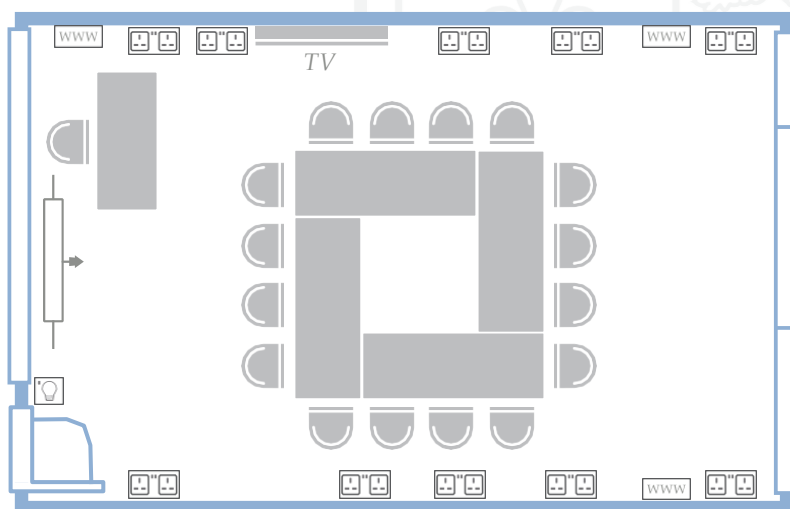

JCR (Junior Combination Room)

Yusuf Hamied Centre, Ground floor

Located in the Yusuf Hamied Centre (New Court) The JCR is used by the junior members of college as their recreational area during term time. The room is bright and airy and overlooks the Darwin garden and is ideal as a breakout room seating up to 24 delegates in a U shape. The room has the advantage of an Air cooling system for summer comfort.

Not to scale

see reverse for additional layout options

Dimensions

11m x 6m = 66m²
Height = 3.3m

Capacities

'U' shape 24 Fig 1
Theatre 40
Boardroom 16

-  Light switches
-  Plug sockets
-  Ethernet socket
-  Data screen

Room facilities

- Data projector
- Flip chart, pad & pens
- Air cooling system
- Laser pointer

JCR (Junior Combination Room)

Yusuf Hamied Centre, Ground floor

Room layouts

Theatre Style 40

Not to scale

Boardroom 16

Not to scale

To discuss further layouts please
contact the Conference Office

01223 334936

→ Location

The JCR is located in the Yusuf Hamied Centre, New Court. Ground floor entrance.

P Parking

Limited car parking can be arranged at the Hobson Street car park, on request.