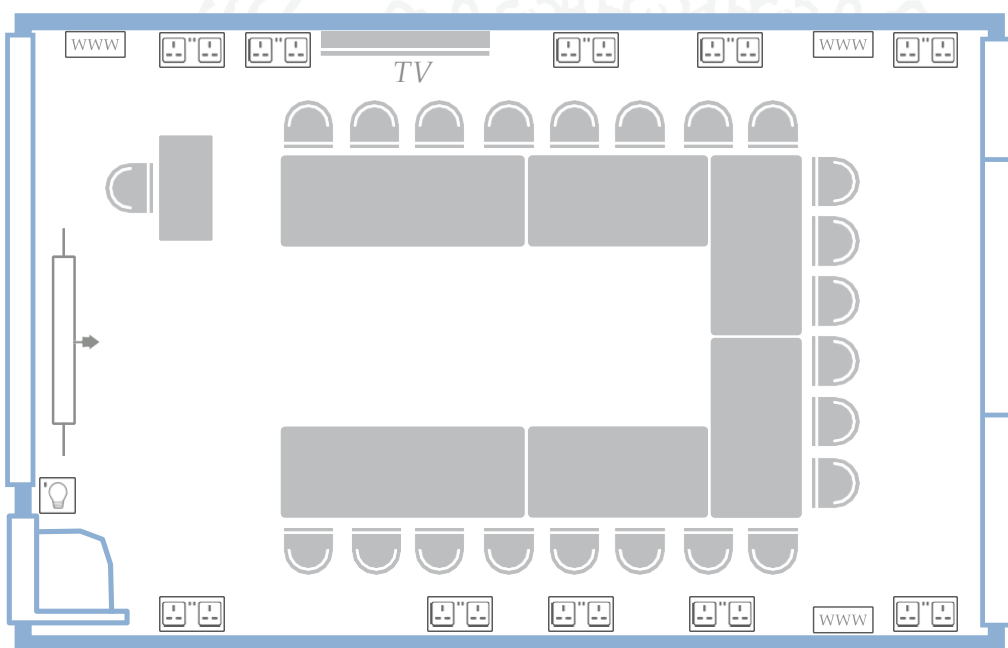

JCR (Junior Combination Room)

Yusuf Hamied Centre, Ground floor

Located in the Yusuf Hamied Centre (New Court) The JCR is used by the junior members of college as their recreational area during term time. The room is bright and airy and overlooks the Darwin garden and is ideal as a breakout room seating up to 24 delegates in a U shape. The room has the advantage of an Air cooling system for summer comfort.

Not to scale

see reverse for additional layout options

Dimensions

11m x 6m = 66m²
Height = 3.3m

Capacities

'U' shape 24 Fig 1
Theatre 40
Boardroom 16

-  Light switches
-  Plug sockets
-  Ethernet socket
-  Data screen

Room facilities

- Data projector
- Flip chart, pad & pens
- Air cooling system
- Laser pointer

JCR (Junior Combination Room)

Yusuf Hamied Centre, Ground floor

Room layouts

Theatre Style 40

Not to scale

Boardroom 16

Not to scale

To discuss further layouts please
contact the Conference Office

01223 334936

→ Location

The JCR is located in the Yusuf Hamied Centre, New Court. Ground floor entrance.

P Parking

Limited car parking can be arranged at the Hobson Street car park, on request.