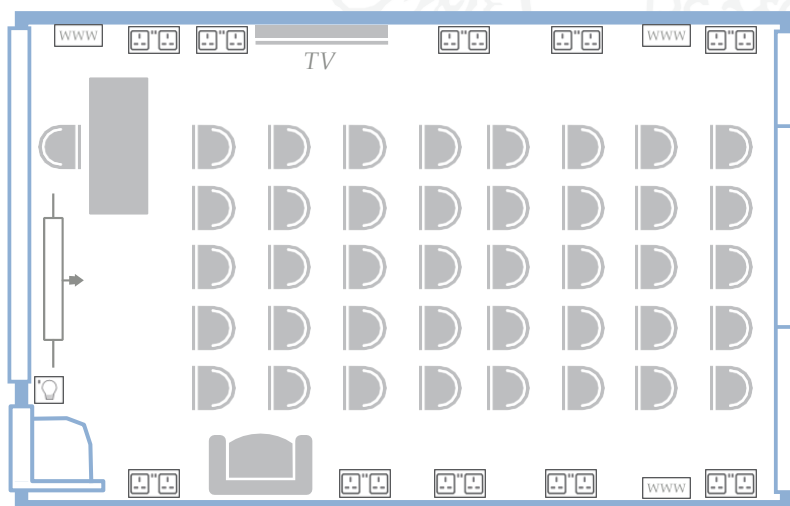

JCR (Junior Combination Room)

Yusuf Hamied Centre, Ground floor

Located in the Yusuf Hamied Centre (New Court) The JCR is used by the junior members of college as their recreational area during term time. The room is bright and airy and overlooks the Darwin garden and is ideal as a breakout room seating up to 24 delegates in a U shape. The room has the advantage of an Air cooling system for summer comfort.

Not to scale

see reverse for additional layout options

Dimensions

11m x 6m = 66m²
Height = 3.3m

Capacities

'U' shape 24 Fig 1
Theatre 40
Boardroom 16

-  Light switches
-  Plug sockets
-  Ethernet socket
-  Data screen

Room facilities

- Data projector
- Flip chart, pad & pens
- Air cooling system
- Laser pointer

JCR (Junior Combination Room)

Yusuf Hamied Centre, Ground floor

Room layouts

Theatre Style 40

Not to scale

Boardroom 16

Not to scale

To discuss further layouts please
contact the Conference Office

01223 334936

→ Location

The JCR is located in the Yusuf Hamied Centre, New Court. Ground floor entrance.

P Parking

Limited car parking can be arranged at the Hobson Street car park, on request.